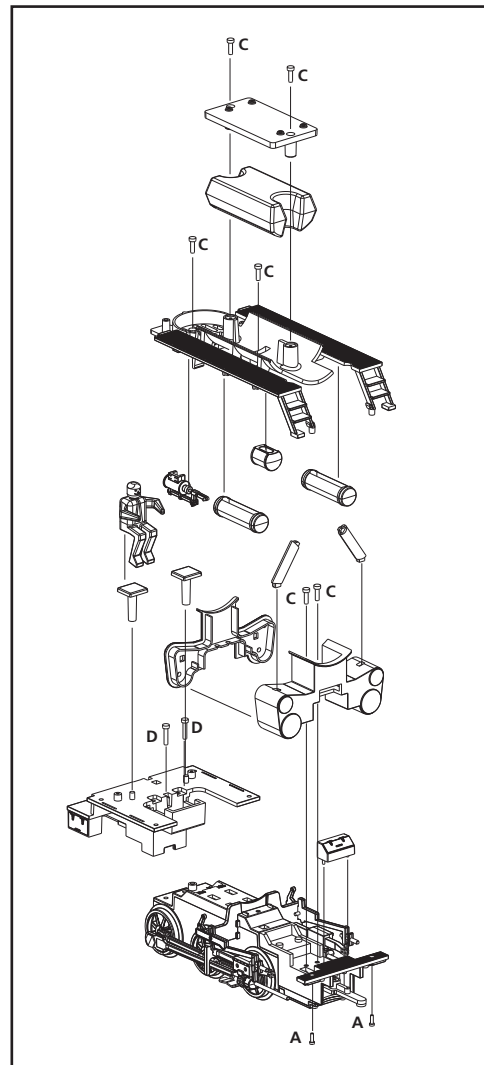

SERVICE INSTRUCTION SADDLE TANK LOCO

Montageanleitung · Manuel d'utilisation · Gebruiksaanwijzing