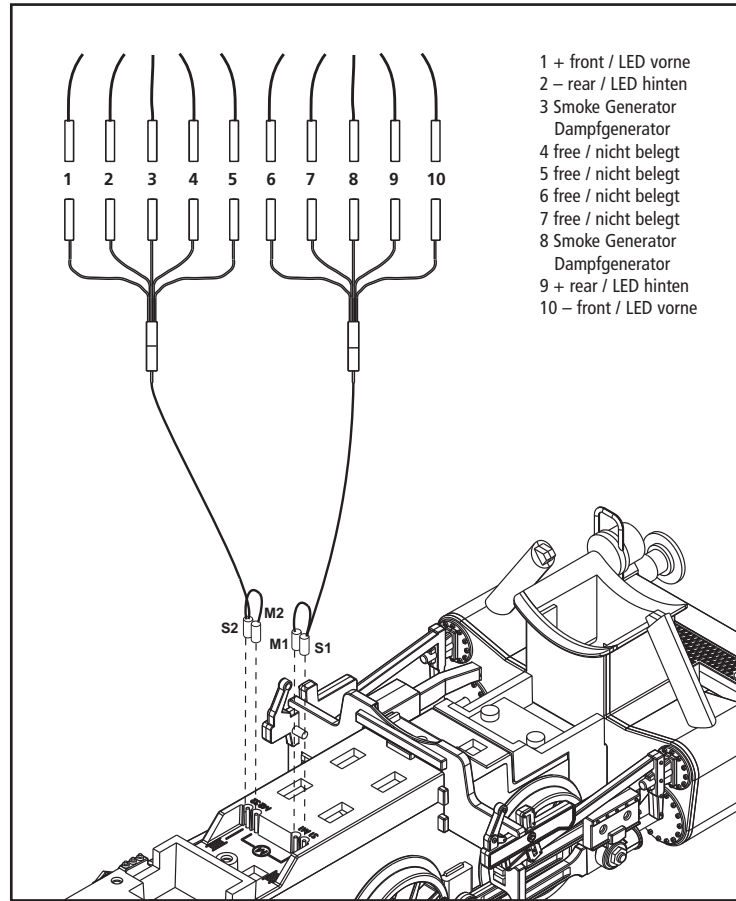

- 1 + front / LED vorne
- 2 - rear / LED hinten
- 3 Smoke Generator
  Dampfgenerator
- 4 free / nicht belegt
- 5 free / nicht belegt
- 6 free / nicht belegt
- 7 free / nicht belegt
- 8 Smoke Generator
  Dampfgenerator
- 9 + rear / LED hinten
- 10 - front / LED vorne

WIRING SCHEME

Verdrahtungsschema · Schema de câblage · Bedradingsschema

SERVICE INSTRUCTION CABOOSE

Montageanleitung · Manuel d'utilisation
Gebruiksaanwijzing