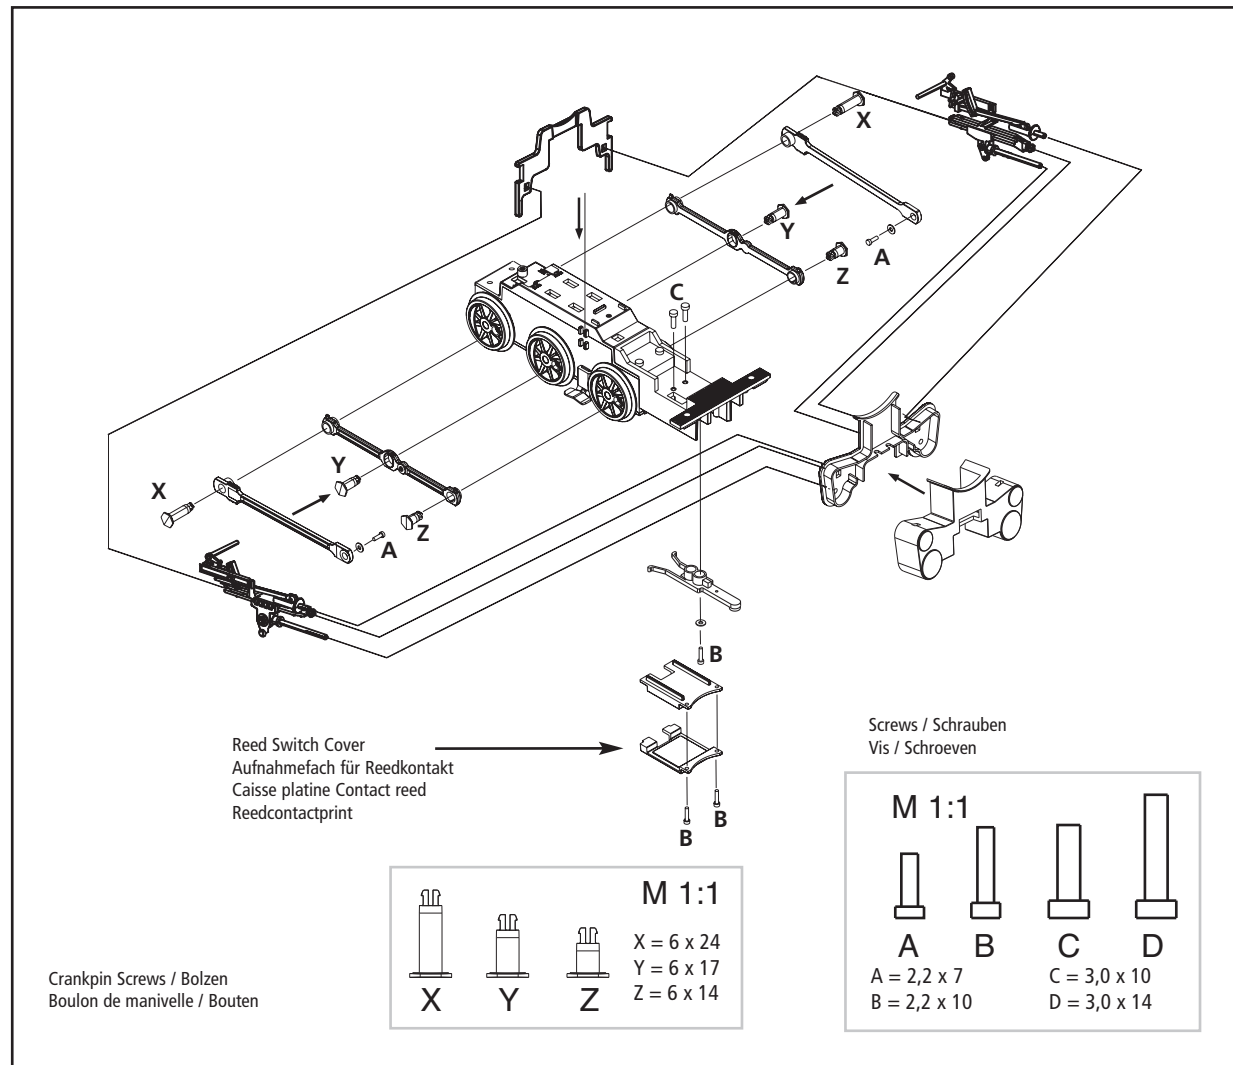

SERVICE INSTRUCTION SADDLE TANK LOCO

Montageanleitung · Manuel d'utilisation · Gebruiksaanwijzing